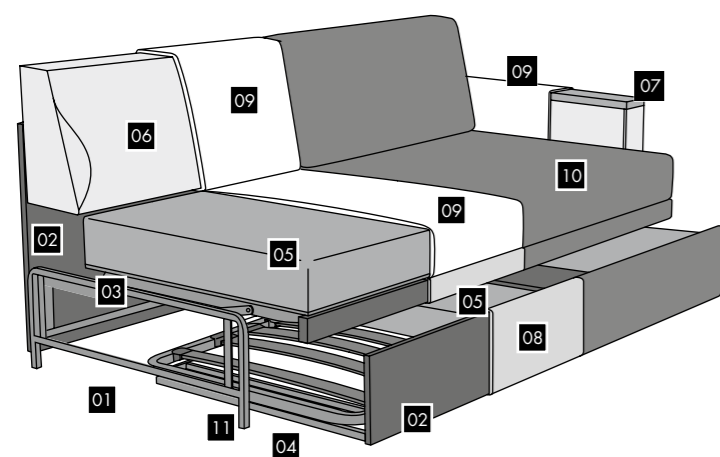

01. Struttura di acciaio ad alta resistenza con vernice protettiva di polveri epossidiche ~ High-strength steel structure with protective epoxy paint
02. Pannelli di particelle di pioppo, pannelli di stratificato di abete ~ Poplar chipboard wood, fir plywood
03. Sostegno della seduta con doghe ~ Seats supported by slats
04. Struttura del letto estraibile di acciaio verniciato a polveri epossidiche con rotelle e pistoni di sollevamento ~ Steel structure of extractable bed with protective epoxy paint, with wheels and air pistons.
05. Seduta/materasso PU espanso ds 21 Kg/mc ~ Seat/mattress PU foam 21 Kg/mc
06. PU espanso elastico ds 18 Kg/mc ~ Elastic PU foam ds 18 Kg/mc
07. PU espanso elastico ds 40 e 18 Kg/mc ~ Elastic PU foam ds 40 and 16 Kg/mc
08. Rivestimento di PU da 8 mm termolegato a tessuto indemagiabile grigio ~ 8 mm PU cover thermally coupled to gray ladderproof fabric
09. Fibra di PL da 150 gr termolegata a tessuto indemagiabile bianco ~ 150 gr PL fiber thermally coupled to white ladderproof fabric
10. Rivestimento ~ Cover
11. Piedi integrati nella struttura ~ Feet integrated into the structure

OPTIONAL: cassettera di stratificato di abete con rotelle rivestita da tessuto indemagiabile grigio.
SFODERABILITÀ: completamente sfoderabile in tessuto, ed ecopelle
NOTE: poliuretano espanso privo di CFC

OPTIONAL: coffer made of fir plywood with wheels covered with gray ladderproof fabric.
COVER: completely removable in fabric and ecolather
NOTES: CFC-free polyurethane foam.